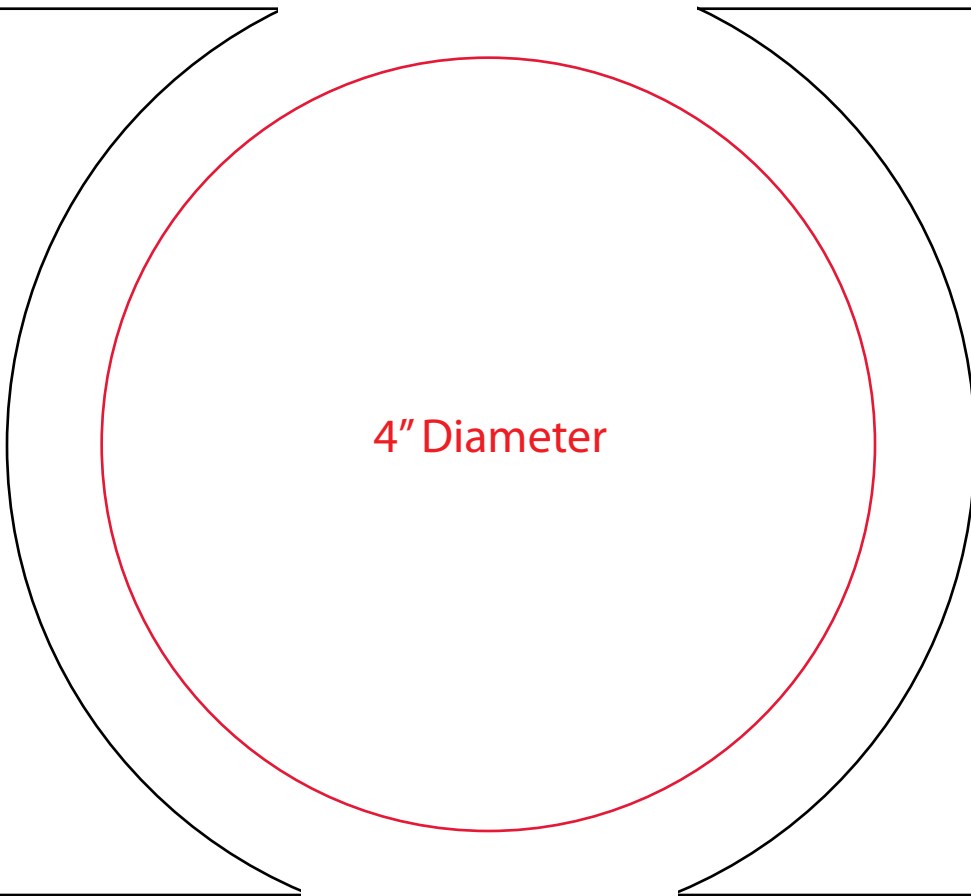

Safe Imprint Area

Imprint Area: 4 1/2\"H x 6 1/4\"W

Product Size

4\" Diameter

Bleed

Imprint Area: 4 1/2\"H x 6 1/4\"W